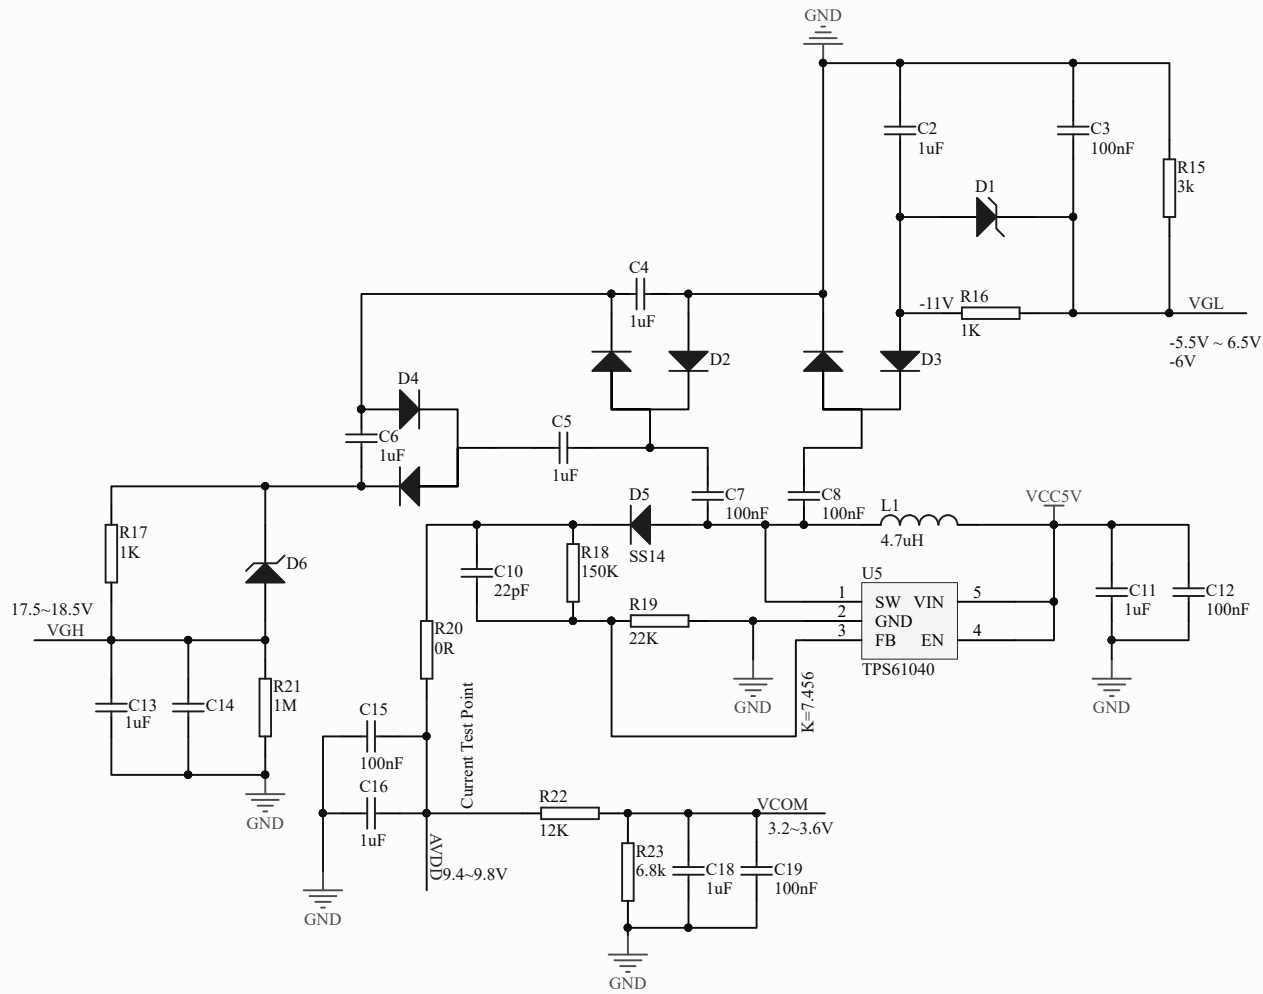

8. Display drive

9. Power in

Title		
Size	Number	Revision
A4		
Date:	2016/9/19	Sheet of
File:	C:\Users\ABBG_TET7_PowerSchDoc	Drawn By: